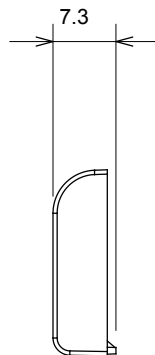

DIMENSIONAL