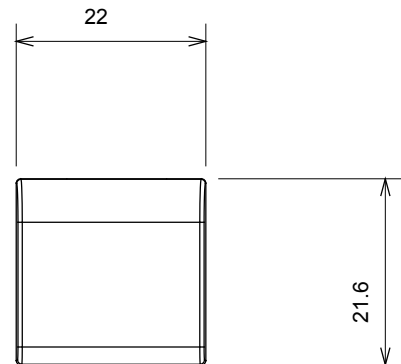

DIMENSIONAL

TECHNICAL SYMBOLOGY

STANDARDS/APPROVALS