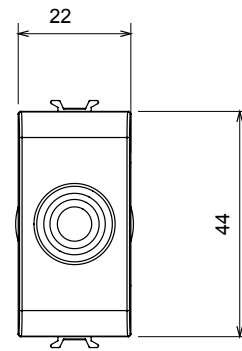

DIMENSIONAL