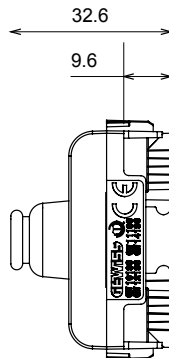

DIMENSIONAL