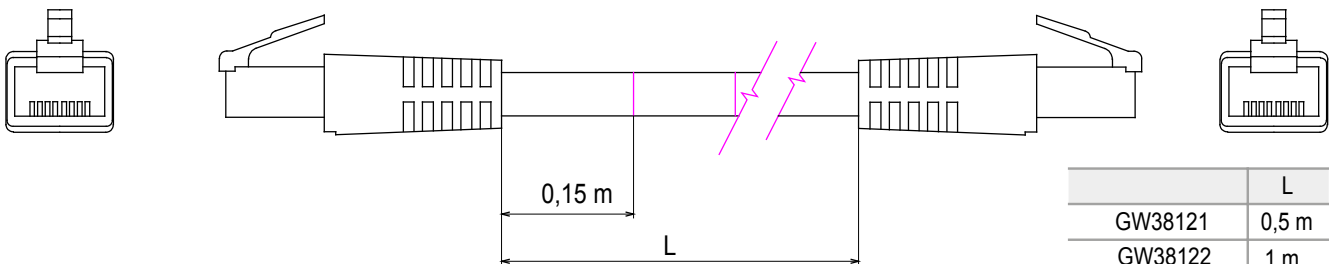

## GW38121

Seria DATA CENTER

Complete system for the connection and distribution of LAN networks in residential and tertiary areas. The range includes fibre optic solutions, wall panels, floor cabinets and copper wiring products. To wire copper networks, Data Center offers RJ45 connectors and HDMI and USB couplers suitable for Gewiss civil series, permutation cords and UTP and FTP cables, offering installation flexibility and ease of wiring.

kategoria	Przewód krosowy	Opis	RJ45 - RJ45
Zastosowanie kategoria	5e	Kable lampy	FTP 24 AWG
Układ	FTP	Długość kabla	0.5 m
Kolor	Szary	Electrocod	2972

### DIMENSIONAL

	L
GW38121	0,5 m
GW38122	1 m
GW38123	2 m
GW38124	5 m