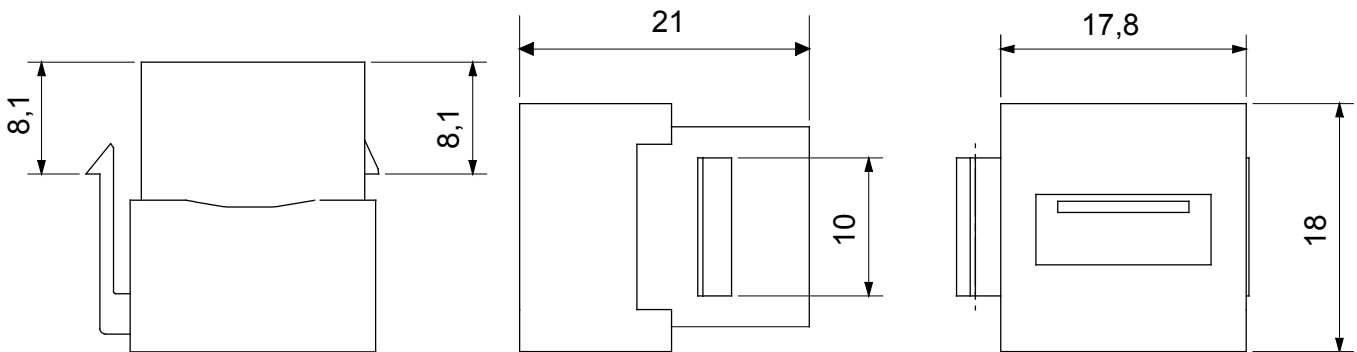

Product Data Sheet

GW38057

Seria DATA CENTER

Complete system for the connection and distribution of LAN networks in residential and tertiary areas. The range includes fibre optic solutions, wall panels, floor cabinets and copper wiring products. To wire copper networks, Data Center offers RJ45 connectors and HDMI and USB couplers suitable for Gewiss civil series, permutation cords and UTP and FTP cables, offering installation flexibility and ease of wiring.

kategoria	Gniazdo danych	Opis	Złącze USB
Typ	żeński/żeński - Tipo A	Kompatybilność	Gniazdo Keystone
Materiał	Technopolimerowy	Electrocod	3722

DIMENSIONAL

STANDARDS/APPROVALS