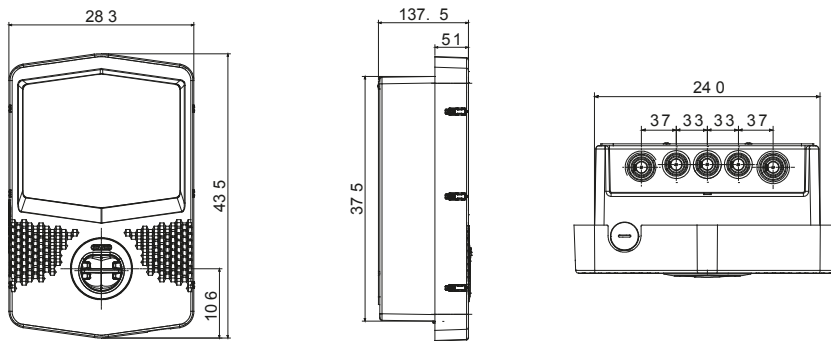

Charging way	3 מוד	Charging sockets	102 ג
Connector type	Fixed socket (IPxxD)	Cable length (if available)	-
Electrical and Mechanical Characteristics			
פסי צבירה	5x16 מ"מ	Nominal tension	400 V
Total Maximum Current	32 A	'הספק מקס	22 kW
User protection	DC Leak 6mA	מד	Meter MID
התקנה	Wall / Flush / Floor mounting	חומר	POST-INDUSTRIAL recycled material
IP	IP55	עזזוע התנגדות	IK11
דרגה			
טמפרטורת עבודה	עד +55°C עד -25°C	-	-
Functional characteristics			
קישוריות	Wifi+Ethernet	תקשורת	OCPP 1.6J
Load Management	DLM/PV BOOST	הפעלת טעינה	RFID או APP
ממשק אנושי	לד	Master/Slave	כן
"Over-the-air" updates	כן	Programmable Remote Contact	כן
Local directives	-	-	-
Accessories available			
DLM CT KIT for load management	תלת-פאזי / GWJ8038 / מגל (GWJ8038+GWD6821+C.T. (GWD96441+GWD96447) 100A	Single-sided floor support	GWJ8102
Flush mounting backbox	GWJ8101	Double-sided floor support	GWJ8103
Protective cover	-	RFID Card	GWJ8002
4G modem kits	GWJ8111		

DIMENSIONAL

TECHNICAL SYMBOLOGY

IP

IK

IP55

IK11

STANDARDS/APPROVALS

GEWISS S.p.A. Via Domenico Bosatelli 1
24069 Cenate Sotto - Bergamo - Italy
tel. +39 035 94 61 11 fax +39 035 94 69 09

www.gewiss.com
sat@gewiss.com
Last update 19/11/2024

Data, measures, designs and pictures are shown only as informative purposes, and could be changed without previous notice