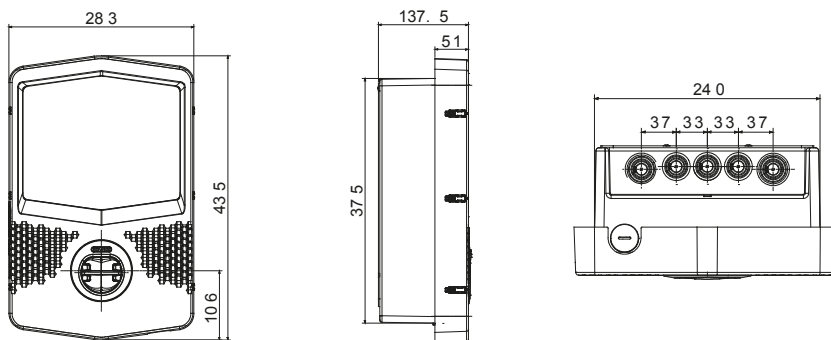

Charging way	3 מוד	Charging sockets	102 ג
Connector type	Fixed socket (IPxxD)	Cable length (if available)	-
Electrical and Mechanical Characteristics			
פסי צבירה	3 x 16mm²	Nominal tension	230 V
Total Maximum Current	32 A	'הספק מקס	7,4 kW
User protection	DC Leak 6mA	מד	Meter MID
התקנה	Wall / Flush / Floor mounting	חומר	POST-INDUSTRIAL recycled material
IP	IP55	זעזוע התנגדות	IK11
דרגה			
טמפרטורת עבודה	מ-25°C עד +55°C	-	-
Functional characteristics			
קישוריות	Wifi+Ethernet	תקשורת	OCPP 1.6J
Load Management	DLM/PV BOOST	הפעלת טעינה	RFID או APP
ממשק אנושי	לד	Master/Slave	כן
"Over-the-air" updates	כן	Programmable Remote Contact	כן
Local directives	-	-	-
Accessories available			
DLM CT KIT for load management	GWJ8037 / תד-פאדי / מועל (GWD96441+GWD96447) 100A	Single-sided floor support	GWJ8102
Flush mounting backbox	GWJ8101	Double-sided floor support	GWJ8103
Protective cover	-	RFID Card	GWJ8002
4G modem kits	GWJ8111		

DIMENSIONAL

TECHNICAL SYMBOLOGY

IP

IP55

IK

IK11

STANDARDS/APPROVALS

GEWISS S.p.A. Via Domenico Bosatelli 1
24069 Cenate Sotto - Bergamo - Italy
tel. +39 035 94 61 11 fax +39 035 94 69 09

www.gewiss.com
sat@gewiss.com
Last update 19/11/2024

Data, measures, designs and pictures are shown only as informative purposes, and could be changed without previous notice