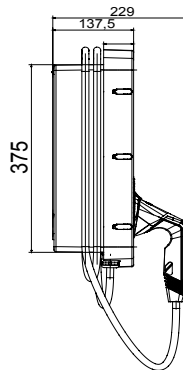

Product Data Sheet

GWJ3614T

JOINON

I-CON EVO wallboxes are JOINON solutions designed to integrate into private and semi-public scenarios in accordance with the international standard IEC 61851-1 ed. 3. They are distinguished by both an elegant and compact design and special "one-hand charge" functionality. At the same time, the presence of a vandal-proof socket and IP55 degree combined with IK11-certified mechanical strength make them safe and reliable solutions. In addition, I-CON EVO wallboxes feature full connectivity to support the related JOINON EVO App for full and easy control of charging, intelligent management of loads and additional energy produced by any photovoltaic panels (also in Master/Slave mode), and several installation options: wall-mounted, flush-mounted, or floor-mounted.

Charging way	3 מוד	Charging sockets	2x10
Connector type	2TYPE חיבור נייד	Cable length (if available)	5 מ'
Electrical and Mechanical Characteristics		- פסי צבירה	ממ"ר 5x16
Nominal tension	400 V	Total Maximum Current	32 A
הספק מקס	22 kW	User protection	DC Leak 6mA
מד		- התקנה	Wall / Flush / Floor mounting
חומר	POST-INDUSTRIAL recycled material	IP	IP55
		דרגה	
זעזוע התנגדות	IK11	טמפרטורת עבודה	+55°C עד -25°C
Functional characteristics		- קישוריות	Wifi+Ethernet
תקשורת	OCPP 1.6J	Load Management	DLM/PV BOOST
הפעלת טעינה	RFID או APP	ממשק אנושי	לד
Master/Slave	ן	"Over-the-air" updates	ן
Programmable Remote Contact	ן	Local directives	-
Accessories available		- ערכת DLM CT	תלת-פאזי GWJ8038 / חד-פאזי GWJ8037
		להתקנה ארגונית	
Flush mounting backbox	GWJ8101	Single-sided floor support	GWJ8102
Double-sided floor support	GWJ8103	Protective cover	-
RFID Card	GWJ8002	4G modem kits	GWJ8111

DIMENSIONAL

40

TECHNICAL SYMBOLOGY

IP

IK

IP55

IK11

STANDARDS/APPROVALS