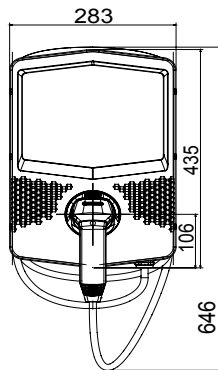

Charging way	3 מוד	Charging sockets	2x10
Connector type	2TYPE חיבור נייד	Cable length (if available)	5 מ'
Electrical and Mechanical Characteristics		- פסי צבירה	ממ"ר 5x16
Nominal tension	400 V	Total Maximum Current	32 A
הספק מקס	22 kW	User protection	DC Leak 6mA
מד		- התקנה	Wall / Flush / Floor mounting
חומר	POST-INDUSTRIAL recycled material	IP	IP55
		דרגה	
זעזוע התנגדות	IK11	טמפרטורת עבודה	+55°C עד -25°C
Functional characteristics		- קישוריות	Wifi+Ethernet
תקשורת	OCPP 1.6J	Load Management	DLM/PV BOOST
הפעלת טעינה	RFID או APP	ממשק אנושי	לד
Master/Slave	ן	"Over-the-air" updates	ן
Programmable Remote Contact	ן	Local directives	-
Accessories available		- ערכת DLM CT	תלת-פאזי GWJ8038 / חד-פאזי GWJ8037
		להתקנה ארגונית	
Flush mounting backbox	GWJ8101	Single-sided floor support	GWJ8102
Double-sided floor support	GWJ8103	Protective cover	-
RFID Card	GWJ8002	4G modem kits	GWJ8111

DIMENSIONAL

40

TECHNICAL SYMBOLOGY

IP

IK

IP55

IK11

STANDARDS/APPROVALS

GEWISS S.p.A. Via Domenico Bosatelli 1
24069 Cenate Sotto - Bergamo - Italy
tel. +39 035 94 61 11 fax +39 035 94 69 09

www.gewiss.com
sat@gewiss.com
Last update 19/11/2024

Data, measures, designs and pictures are shown only as informative purposes, and could be changed without previous notice