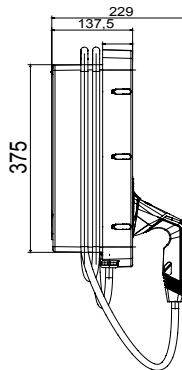

Product Data Sheet

GWJ3612T

JOINON

I-CON EVO wallboxes are JOINON solutions designed to integrate into private and semi-public scenarios in accordance with the international standard IEC 61851-1 ed. 3. They are distinguished by both an elegant and compact design and special "one-hand charge" functionality. At the same time, the presence of a vandal-proof socket and IP55 degree combined with IK11-certified mechanical strength make them safe and reliable solutions. In addition, I-CON EVO wallboxes feature full connectivity to support the related JOINON EVO App for full and easy control of charging, intelligent management of loads and additional energy produced by any photovoltaic panels (also in Master/Slave mode), and several installation options: wall-mounted, flush-mounted, or floor-mounted.

Charging way	3 מוד	Charging sockets	2x10
Connector type	2TYPE חיבור נייד	Cable length (if available)	5 מ'
Electrical and Mechanical Characteristics		פסי צבירה	3 x 16mm ²
Nominal tension	230 V	Total Maximum Current	32 A
הספק מקס	7,4 kW	User protection	DC Leak 6mA
מד		התקנה	Wall / Flush / Floor mounting
חומר	POST-INDUSTRIAL recycled material	IP	IP55
זעזוע התנגדות	IK11	טמפרטורת עבודה	+55°C עד -25°C
Functional characteristics		קישוריות	Wifi+Ethernet
תקשורת	OCPP 1.6J	Load Management	DLM/PV BOOST
הפעלת טעינה	RFID או APP	ממשק אנושי	לד
Master/Slave	כן	"Over-the-air" updates	כן
Programmable Remote Contact	כן	Local directives	-
Accessories available		להתקנה ארגונית	תלת-פאזי GWJ8038 / חד-פאזי GWJ8037
Flush mounting backbox	GWJ8101	Single-sided floor support	GWJ8102
Double-sided floor support	GWJ8103	Protective cover	-
RFID Card	GWJ8002	4G modem kits	GWJ8111

DIMENSIONAL

40

TECHNICAL SYMBOLOGY

IP

IK

IP55

IK11

STANDARDS/APPROVALS