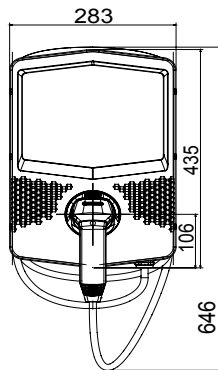

Charging way	3 מוד	Charging sockets	2x10
Connector type	2TYPE חיבור נייד	Cable length (if available)	5 מ'
Electrical and Mechanical Characteristics		פסי צבירה	3 x 16mm²
Nominal tension	230 V	Total Maximum Current	32 A
הספק מקס	7,4 kW	User protection	DC Leak 6mA
מד		התקנה	Wall / Flush / Floor mounting
חומר	POST-INDUSTRIAL recycled material	IP	IP55
זעזוע התנגדות	IK11	טמפרטורת עבודה	+55°C עד -25°C
Functional characteristics		קישוריות	Wifi+Ethernet
תקשורת	OCPP 1.6J	Load Management	DLM/PV BOOST
הפעלת טעינה	RFID או APP	ממשק אנושי	לד
Master/Slave	כן	"Over-the-air" updates	כן
Programmable Remote Contact	כן	Local directives	-
Accessories available		להתקנה ארגונית	תלת-פאזי GWJ8038 / חד-פאזי GWJ8037
Flush mounting backbox	GWJ8101	Single-sided floor support	GWJ8102
Double-sided floor support	GWJ8103	Protective cover	-
RFID Card	GWJ8002	4G modem kits	GWJ8111

DIMENSIONAL

40

TECHNICAL SYMBOLOGY

IP

IK

IP55

IK11

STANDARDS/APPROVALS

GEWISS S.p.A. Via Domenico Bosatelli 1
24069 Cenate Sotto - Bergamo - Italy
tel. +39 035 94 61 11 fax +39 035 94 69 09

www.gewiss.com
sat@gewiss.com
Last update 19/11/2024

Data, measures, designs and pictures are shown only as informative purposes, and could be changed without previous notice