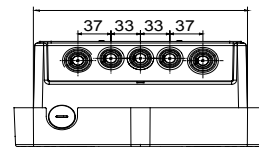

DIMENSIONAL

40

TECHNICAL SYMBOLOGY

IP

IK

IP55

IK11

STANDARDS/APPROVALS

GEWISS S.p.A. Via Domenico Bosatelli 1
24069 Cenate Sotto - Bergamo - Italy
tel. +39 035 94 61 11 fax +39 035 94 69 09

www.gewiss.com
sat@gewiss.com
Last update 19/11/2024

Data, measures, designs and pictures are shown only as informative purposes, and could be changed without previous notice