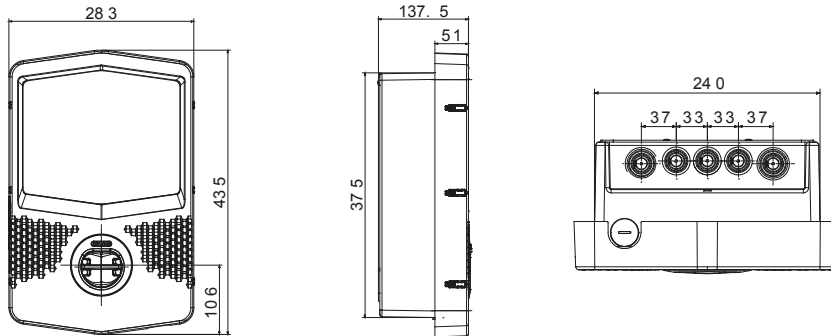

Charging way	3 מוד	Charging sockets	2 גו
Connector type	Fixed socket (IPxxD)	Cable length (if available)	-
Electrical and Mechanical Characteristics		- פסי צבירה	ממ"ר 5x16
Nominal tension	400 V	Total Maximum Current	32 A
הספק מקס	22 kW	User protection	DC Leak 6mA
מד	-	התקנה	Wall / Flush / Floor mounting
חומר	POST-INDUSTRIAL recycled material	IP	IP55
		דרגה	
זעזוע התנגדות	IK11	טמפרטורת עבודה	עד +55°C מ-25°C
Functional characteristics		- קישוריות	Wifi+Ethernet
תקשורת	OCPP 1.6J	Load Management	DLM/PV BOOST
הפעלת טעינה	RFID או APP	ממשק אנושי	לד
Master/Slave	ן	"Over-the-air" updates	ן
Programmable Remote Contact	ן	Local directives	-
Accessories available		- ערכת DLM CT	תלת-פאזי GWJ8038 / חד-פאזי GWJ8037
		להתקנה ארגונית	
Flush mounting backbox	GWJ8101	Single-sided floor support	GWJ8102
Double-sided floor support	GWJ8103	Protective cover	-
RFID Card	GWJ8002	4G modem kits	GWJ8111

DIMENSIONAL

TECHNICAL SYMBOLOGY

IP

IK

IP55

IK11

STANDARDS/APPROVALS

GEWISS S.p.A. Via Domenico Bosatelli 1
24069 Cenate Sotto - Bergamo - Italy
tel. +39 035 94 61 11 fax +39 035 94 69 09

www.gewiss.com
sat@gewiss.com
Last update 19/11/2024

Data, measures, designs and pictures are shown only as informative purposes, and could be changed without previous notice