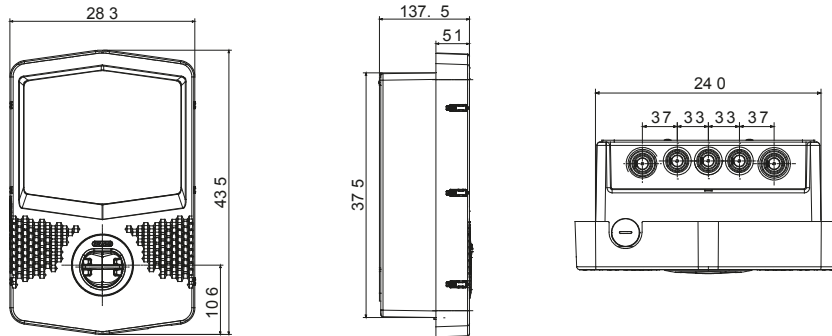

Charging way	3 מוד	Charging sockets	גו2
Connector type	Fixed socket (IPxxD)	Cable length (if available)	-
Electrical and Mechanical Characteristics	-	פסי צבירה	3 x 16mm²
Nominal tension	230 V	Total Maximum Current	32 A
הספק מקס	7,4 kW	User protection	DC Leak 6mA
מד	-	התקנה	Wall / Flush / Floor mounting
חומר	POST-INDUSTRIAL recycled material	IP	IP55
דרגה			
זעזוע התנגדות	IK11	טמפרטורת עבודה	עד +55°C מ-25°C
Functional characteristics	-	קישוריות	Wifi+Ethernet
תקשורת	OCPP 1.6J	Load Management	DLM/PV BOOST
הפעלת טעינה	RFID או APP	ממשק אנושי	לד
Master/Slave	ן	"Over-the-air" updates	ן
Programmable Remote Contact	ן	Local directives	-
Accessories available	-	ערכת DLM CT	תלת-פאזי GWJ8038 / חד-פאזי GWJ8037
		להתקנה ארגונית	
Flush mounting backbox	GWJ8101	Single-sided floor support	GWJ8102
Double-sided floor support	GWJ8103	Protective cover	-
RFID Card	GWJ8002	4G modem kits	GWJ8111

DIMENSIONAL

TECHNICAL SYMBOLOGY

IP

IK

IP55

IK11

STANDARDS/APPROVALS

GEWISS S.p.A. Via Domenico Bosatelli 1
24069 Cenate Sotto - Bergamo - Italy
tel. +39 035 94 61 11 fax +39 035 94 69 09

www.gewiss.com
sat@gewiss.com
Last update 19/11/2024

Data, measures, designs and pictures are shown only as informative purposes, and could be changed without previous notice