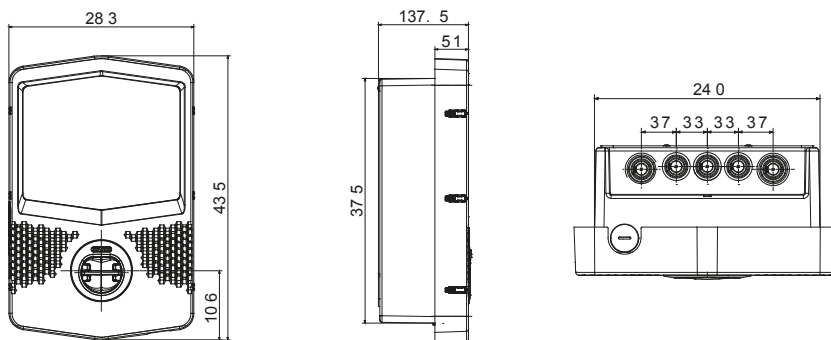

Charging way	3 מוד	Charging sockets	2 גי
Connector type	Fixed socket (IPxxD)	Cable length (if available)	-
Electrical and Mechanical Characteristics			
פסי צבירה	5x16 מ"מ	Nominal tension	400 V
Total Maximum Current	32 A	'הספק מקס	22 kW
User protection	DC Leak 6mA	מד	-
התקנה	Wall / Flush / Floor mounting	חומר	POST-INDUSTRIAL recycled material
IP	IP55	עזזוע התנגדות	IK11
דרגה			
טמפרטורת עבודה	עד +55°C עד -25°C	-	-
Functional characteristics			
קישוריות	Wifi+Ethernet	תקשורת	OCPP 1.6J
Load Management	DLM/PV BOOST	הפעלת טעינה	APP
ממשק אנושי	לד	Master/Slave	כן
"Over-the-air" updates	כן	Programmable Remote Contact	כן
Local directives	-	-	-
Accessories available			
DLM CT KIT for load management	תלת-פאזי GWJ8038 / מועל (GWJ8038+GWD6821+C.T. (GWD96441+GWD96447) 100A	Single-sided floor support	GWJ8102
Flush mounting backbox	GWJ8101	Double-sided floor support	GWJ8103
Protective cover	-	RFID Card	-
4G modem kits	GWJ8111		

DIMENSIONAL

TECHNICAL SYMBOLOGY

IP

IK

IP55

IK11

STANDARDS/APPROVALS

GEWISS S.p.A. Via Domenico Bosatelli 1
24069 Cenate Sotto - Bergamo - Italy
tel. +39 035 94 61 11 fax +39 035 94 69 09

www.gewiss.com
sat@gewiss.com
Last update 19/11/2024

Data, measures, designs and pictures are shown only as informative purposes, and could be changed without previous notice