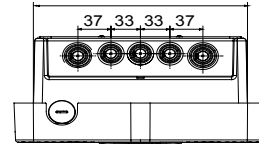

DIMENSIONAL

40

TECHNICAL SYMBOLOGY

IP

IK

IP55

IK11

STANDARDS/APPROVALS

GEWISS S.p.A. Via Domenico Bosatelli 1
24069 Cenate Sotto - Bergamo - Italy
tel. +39 035 94 61 11 fax +39 035 94 69 09

www.gewiss.com
sat@gewiss.com
Last update 19/11/2024

Data, measures, designs and pictures are shown only as informative purposes, and could be changed without previous notice