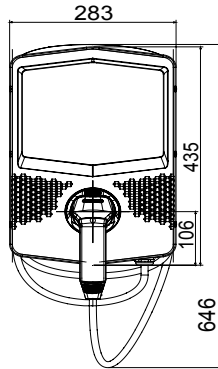

Charging way	מוד 3	Charging sockets	2x10
Connector type	2TYPE חיבור נייד	Cable length (if available)	5 מ'
Electrical and Mechanical Characteristics			
פסי צבירה	5x10 מ"ר	Nominal tension	400 V
Total Maximum Current	32 A	'הספק מקס	22 kW
User protection	DC Leak 6mA	מד	-
התקנה	Wall / Flush / Floor mounting	חומר	POST-INDUSTRIAL recycled material
IP	IP55	זעזוע התנגדות	IK11
דרגה			
טמפרטורת עבודה	עד +55°C עד -25°C	-	-
Functional characteristics			
קישוריות	Wifi	תקשורת	OCPP 1.6J
Load Management	DLM/PV BOOST	הפעלת טעינה	FREE/APP
ממשק אנושי	לד	Master/Slave	-
"Over-the-air" updates	כן	Programmable Remote Contact	כן
Local directives	-	-	-
Accessories available			
DLM CT KIT for load management	GWJ8038 Three-phase	Single-sided floor support	GWJ8102
Flush mounting backbox	GWJ8101	Double-sided floor support	GWJ8103
Protective cover	-	RFID Card	-
4G modem kits	GWJ8111		

DIMENSIONAL

40

TECHNICAL SYMBOLOGY

IP

IK

IP55

IK11

STANDARDS/APPROVALS

GEWISS S.p.A. Via Domenico Bosatelli 1
24069 Cenate Sotto - Bergamo - Italy
tel. +39 035 94 61 11 fax +39 035 94 69 09

www.gewiss.com
sat@gewiss.com
Last update 19/11/2024

Data, measures, designs and pictures are shown only as informative purposes, and could be changed without previous notice