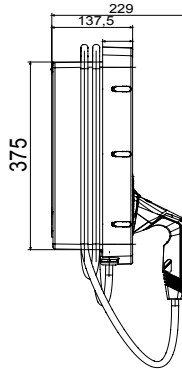

Product Data Sheet

GWJ3414C

JOINON

I-CON EVO wallboxes are JOINON solutions designed to integrate into private and semi-public scenarios in accordance with the international standard IEC 61851-1 ed. 3. They are distinguished by both an elegant and compact design and special "one-hand charge" functionality. At the same time, the presence of a vandal-proof socket and IP55 degree combined with IK11-certified mechanical strength make them safe and reliable solutions. In addition, I-CON EVO wallboxes feature full connectivity to support the related JOINON EVO App for full and easy control of charging, intelligent management of loads and additional energy produced by any photovoltaic panels (also in Master/Slave mode), and several installation options: wall-mounted, flush-mounted, or floor-mounted.

Charging way	מוד 3	Charging sockets	2x10
Connector type	2TYPE חיבור נייד	Cable length (if available)	5 מ'
Electrical and Mechanical Characteristics			
פסי צבירה	5x10 מ"ר	Nominal tension	400 V
Total Maximum Current	32 A	'הספק מקס	22 kW
User protection	DC Leak 6mA	מד	-
התקנה	Wall / Flush / Floor mounting	חומר	POST-INDUSTRIAL recycled material
IP	IP55	זעזוע התנגדות	IK11
דרגה			
טמפרטורת עבודה	עד +55°C עד -25°C	-	-
Functional characteristics			
קישוריות	Wifi	תקשורת	OCPP 1.6J
Load Management	DLM/PV BOOST	הפעלת טעינה	FREE/APP
ממשק אנושי	לד	Master/Slave	-
"Over-the-air" updates	כן	Programmable Remote Contact	כן
Local directives	-	-	-
Accessories available			
DLM CT KIT for load management	GWJ8038 Three-phase	Single-sided floor support	GWJ8102
Flush mounting backbox	GWJ8101	Double-sided floor support	GWJ8103
Protective cover	-	RFID Card	-
4G modem kits	GWJ8111		

DIMENSIONAL

40

TECHNICAL SYMBOLOGY

IP

IK

IP55

IK11

STANDARDS/APPROVALS