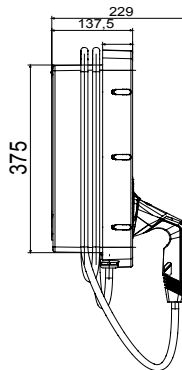

Product Data Sheet

GWJ3413C

JOINON

I-CON EVO wallboxes are JOINON solutions designed to integrate into private and semi-public scenarios in accordance with the international standard IEC 61851-1 ed. 3. They are distinguished by both an elegant and compact design and special "one-hand charge" functionality. At the same time, the presence of a vandal-proof socket and IP55 degree combined with IK11-certified mechanical strength make them safe and reliable solutions. In addition, I-CON EVO wallboxes feature full connectivity to support the related JOINON EVO App for full and easy control of charging, intelligent management of loads and additional energy produced by any photovoltaic panels (also in Master/Slave mode), and several installation options: wall-mounted, flush-mounted, or floor-mounted.

Charging way	3 מוד	Charging sockets	2x10
Connector type	2TYPE חיבור נייד	Cable length (if available)	5 מ'
Electrical and Mechanical Characteristics			
פסי צבירה	5x10 מ"ר	Nominal tension	400 V
Total Maximum Current	16 A	'הספק מקס	11 kW
User protection	DC Leak 6mA	מד	-
התקנה	Wall / Flush / Floor mounting	חומר	POST-INDUSTRIAL recycled material
IP	IP55	זעזוע התנגדות	IK11
דרגה			
טמפרטורת עבודה	עד +55°C עד -25°C	-	-
Functional characteristics			
קישוריות	Wifi	תקשורת	OCPP 1.6J
Load Management	DLM/PV BOOST	הפעלת טעינה	FREE/APP
ממשק אנושי	לד	Master/Slave	-
"Over-the-air" updates	כן	Programmable Remote Contact	כן
Local directives	-	-	-
Accessories available			
DLM CT KIT for load management	GWJ8038 Three-phase	Single-sided floor support	GWJ8102
Flush mounting backbox	GWJ8101	Double-sided floor support	GWJ8103
Protective cover	-	RFID Card	-
4G modem kits	GWJ8111		

DIMENSIONAL

40

TECHNICAL SYMBOLOGY

IP

IK

IP55

IK11

STANDARDS/APPROVALS