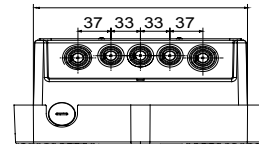

DIMENSIONAL

40

TECHNICAL SYMBOLOGY

IP

IK

IP55

IK11

STANDARDS/APPROVALS

GEWISS S.p.A. Via Domenico Bosatelli 1
24069 Cenate Sotto - Bergamo - Italy
tel. +39 035 94 61 11 fax +39 035 94 69 09

www.gewiss.com
sat@gewiss.com
Last update 19/11/2024

Data, measures, designs and pictures are shown only as informative purposes, and could be changed without previous notice