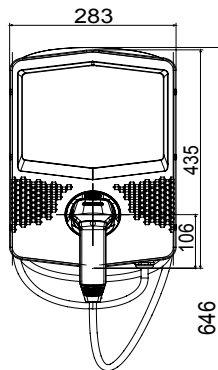

Product Data Sheet

GWJ3413C

JOINON

I-CON EVO wallboxes are JOINON solutions designed to integrate into private and semi-public scenarios in accordance with the international standard IEC 61851-1 ed. 3. They are distinguished by both an elegant and compact design and special "one-hand charge" functionality. At the same time, the presence of a vandal-proof socket and IP55 degree combined with IK11-certified mechanical strength make them safe and reliable solutions. In addition, I-CON EVO wallboxes feature full connectivity to support the related JOINON EVO App for full and easy control of charging, intelligent management of loads and additional energy produced by any photovoltaic panels (also in Master/Slave mode), and several installation options: wall-mounted, flush-mounted, or floor-mounted.

Charging way	3 מוד	Charging sockets	2x10
Connector type	2TYPE חיבור נייד	Cable length (if available)	5 מ'
Electrical and Mechanical Characteristics			
פסי צבירה	5x10 מ"ר	Nominal tension	400 V
Total Maximum Current	16 A	'הספק מקס	11 kW
User protection	DC Leak 6mA	מד	-
התקנה	Wall / Flush / Floor mounting	חומר	POST-INDUSTRIAL recycled material
IP	IP55	זעזוע התנגדות	IK11
דרגה			
טמפרטורת עבודה	עד +55°C עד -25°C	-	-
Functional characteristics			
קישוריות	Wifi	תקשורת	OCPP 1.6J
Load Management	DLM/PV BOOST	הפעלת טעינה	FREE/APP
ממשק אנושי	לד	Master/Slave	-
"Over-the-air" updates	כן	Programmable Remote Contact	כן
Local directives	-	-	-
Accessories available			
DLM CT KIT for load management	GWJ8038 Three-phase	Single-sided floor support	GWJ8102
Flush mounting backbox	GWJ8101	Double-sided floor support	GWJ8103
Protective cover	-	RFID Card	-
4G modem kits	GWJ8111		

DIMENSIONAL

40

TECHNICAL SYMBOLOGY

IP

IK

IP55

IK11

STANDARDS/APPROVALS