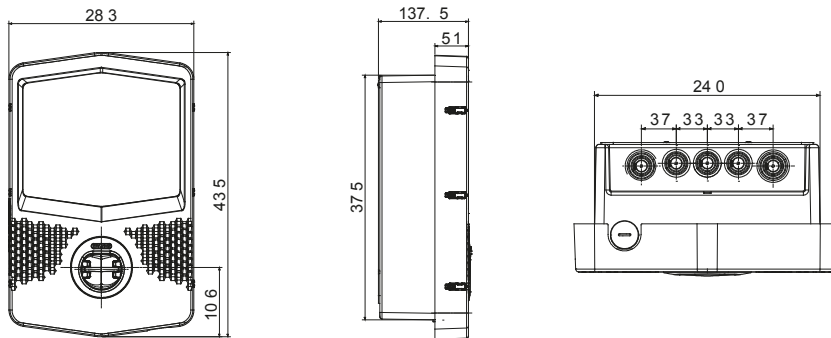

## GWJ3404C

JOINON

I-CON EVO wallboxes are JOINON solutions designed to integrate into private and semi-public scenarios in accordance with the international standard IEC 61851-1 ed. 3. They are distinguished by both an elegant and compact design and special "one-hand charge" functionality. At the same time, the presence of a vandal-proof socket and IP55 degree combined with IK11-certified mechanical strength make them safe and reliable solutions. In addition, I-CON EVO wallboxes feature full connectivity to support the related JOINON EVO App for full and easy control of charging, intelligent management of loads and additional energy produced by any photovoltaic panels (also in Master/Slave mode), and several installation options: wall-mounted, flush-mounted, or floor-mounted.

Charging way	מוד 3	Charging sockets	גיו2
Connector type	Fixed socket (IPxxD)	Cable length (if available)	-
<b>Electrical and Mechanical Characteristics</b>			
פסי צבירה	5x10 מ"ר	Nominal tension	400 V
Total Maximum Current	32 A	'הספק מקס	22 kW
User protection	DC Leak 6mA	מד	-
התקנה	Wall / Flush / Floor mounting	חומר	POST-INDUSTRIAL recycled material
IP	IP55	זעזוע התנגדות	IK11
דרגה			
טמפרטורת עבודה	מ-25°C עד +55°C	-	-
<b>Functional characteristics</b>			
קישוריות	Wifi	תקשורת	OCPP 1.6J
Load Management	DLM/PV BOOST	הפעלת טעינה	FREE/APP
ממשק אנושי	לד	Master/Slave	-
"Over-the-air" updates	כן	Programmable Remote Contact	כן
Local directives	-	-	-
<b>Accessories available</b>			
DLM CT KIT for load management	GWJ8038 Three-phase	Single-sided floor support	GWJ8102
Flush mounting backbox	GWJ8101	Double-sided floor support	GWJ8103
Protective cover	-	RFID Card	-
4G modem kits	GWJ8111		

### DIMENSIONAL