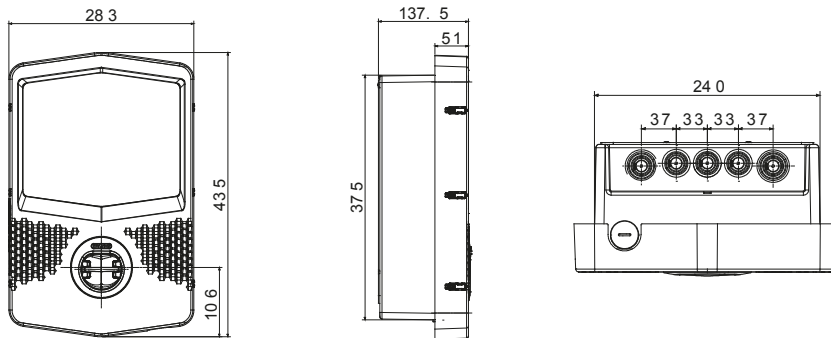

Charging way	מוד 3	Charging sockets	גיו2
Connector type	Fixed socket (IPxxD)	Cable length (if available)	-
Electrical and Mechanical Characteristics			
פסי צבירה	3x10 מ"מ	Nominal tension	230 V
Total Maximum Current	32 A	הספק מקס	7,4 kW
User protection	DC Leak 6mA	מד	-
התקנה	Wall / Flush / Floor mounting	חומר	POST-INDUSTRIAL recycled material
IP	IP55	עזזוע התנגדות	IK11
דרגה			
טמפרטורת עבודה	מ-25°C עד +55°C	-	-
Functional characteristics			
קישוריות	Wifi	תקשורת	OCPP 1.6J
Load Management	DLM/PV BOOST	הפעלת טעינה	FREE/APP
ממשק אנושי	לד	Master/Slave	-
"Over-the-air" updates	כן	Programmable Remote Contact	כן
Local directives	-	-	-
Accessories available			
DLM CT KIT for load management	GWJ8037 Single-phase	Single-sided floor support	GWJ8102
Flush mounting backbox	GWJ8101	Double-sided floor support	GWJ8103
Protective cover	-	RFID Card	-
4G modem kits	GWJ8111		

DIMENSIONAL

TECHNICAL SYMBOLOGY

IP

IK

IP55

IK11

STANDARDS/APPROVALS

GEWISS S.p.A. Via Domenico Bosatelli 1
24069 Cenate Sotto - Bergamo - Italy
tel. +39 035 94 61 11 fax +39 035 94 69 09

www.gewiss.com
sat@gewiss.com
Last update 19/11/2024

Data, measures, designs and pictures are shown only as informative purposes, and could be changed without previous notice