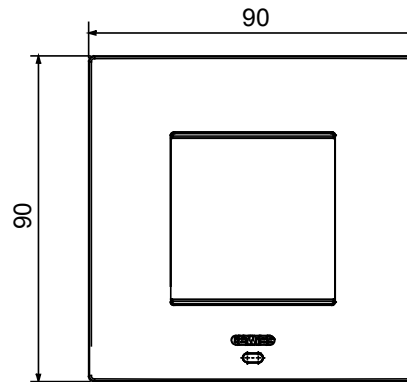

DIMENSIONAL

TECHNICAL SYMBOLOGY

IP

IP20

GWT

650 °C

70 °C

STANDARDS/APPROVALS