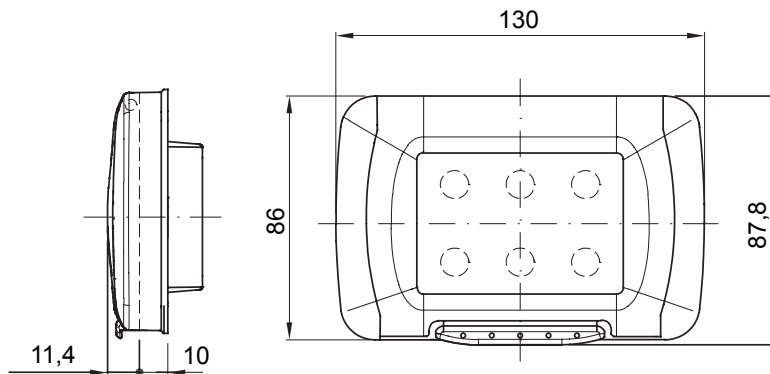

The technopolymer plates, available in two different shapes, Top System and Virna, and in 14 colour shades are the ideal solution for every installation. Top System: classic forms, resistant materials. A line of simple, functional plates that can enhance every environment, bringing harmony and beauty to the entire home. Virna: plates with unmistakable modern style, created to meet the needs of contemporary design. The elegance of the rectangular form is enhanced by the lightness and simplicity of the lines which surround the command buttons. All SYSTEM domestic series plates use the same supports, without the need for additional adapters. The range also includes blank plates, contour plates and watertight plates (degree of protection IP55 with closed lid and with installation on smooth, waterproof walls without grooves i.e. smooth tiles, marble).

תיאור	צבע	מודלים 3	שחור דיו
צבע מסגרת	שחור	דלת סוג	עם יריעת סיליקון
צבע דלת	שקוף	עבור מתחת לטיח קופסה להתקנה	GW24403, GW24403PM
IP	IP55	class בידוד	II
דרגה			
זעזוע התנגדות	IK07	בדיקת תיל ליהט	650 °C
לחץ תרמי עם כדור	70 °C	סטנדרט	EN 60669-1
התקנה	±25 +60°C	קוד חשמלי	0110
טמפרטורה			

DIMENSIONAL

TECHNICAL SYMBOLOGY

IP

IP55

II

IK

IK07

GWT