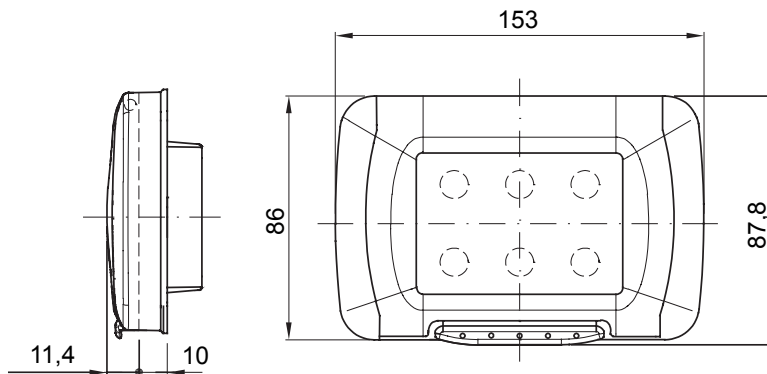

The technopolymer plates, available in two different shapes, Top System and Virna, and in 14 colour shades are the ideal solution for every installation. Top System: classic forms, resistant materials. A line of simple, functional plates that can enhance every environment, bringing harmony and beauty to the entire home. Virna: plates with unmistakable modern style, created to meet the needs of contemporary design. The elegance of the rectangular form is enhanced by the lightness and simplicity of the lines which surround the command buttons. All SYSTEM domestic series plates use the same supports, without the need for additional adapters. The range also includes blank plates, contour plates and watertight plates (degree of protection IP55 with closed lid and with installation on smooth, waterproof walls without grooves i.e. smooth tiles, marble).

תיאור	צבע	מודלים	4	צבע	RAL 7035
צבע מסגרת	דלת סוג	אפור	RAL 7035	דלת סוג	עם יריעת סיליקון
צבע דלת	שקוף	עבור מתחת לטיח קופסה להתקנה	GW24404, GW24404PM	דרגה	II
IP	IP55	בידוד	class	זעזוע התנגדות	650 °C
דרגה	II	לחץ תרמי עם כדור	70 °C	התקנה	EN 60669-1
זעזוע התנגדות	IK07	קוד חשמלי	±25 +60°C	טמפרטורה	0110

DIMENSIONAL

TECHNICAL SYMBOLOGY

IP

IP55

II

IK

IK07

GWT