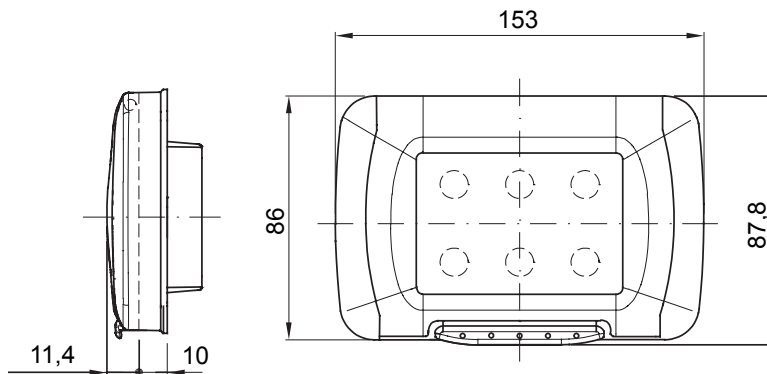

The technopolymer plates, available in two different shapes, Top System and Virna, and in 14 colour shades are the ideal solution for every installation. Top System: classic forms, resistant materials. A line of simple, functional plates that can enhance every environment, bringing harmony and beauty to the entire home. Virna: plates with unmistakable modern style, created to meet the needs of contemporary design. The elegance of the rectangular form is enhanced by the lightness and simplicity of the lines which surround the command buttons. All SYSTEM domestic series plates use the same supports, without the need for additional adapters. The range also includes blank plates, contour plates and watertight plates (degree of protection IP55 with closed lid and with installation on smooth, waterproof walls without grooves i.e. smooth tiles, marble).

| תיאור | צבע | מודלים 4 | שחור דיו |
|------------------|-----------|-----------------------------|--------------------|
| צבע מסגרת | שחור | דלת סוג | עם יריעת סיליקון |
| צבע דלת | שקוף | עבור מתחת לטיח קופסה להתקנה | GW24404, GW24404PM |
| IP | IP55 | class בידוד | II |
| דרגה | | | |
| זעזוע התנגדות | IK07 | בדיקת תיל ליהט | 650 °C |
| לחץ תרמי עם כדור | 70 °C | סטנדרט | EN 60669-1 |
| התקנה | ±25 +60°C | קוד חשמלי | 0110 |
| טמפרטורה | | | |

DIMENSIONAL

TECHNICAL SYMBOLOGY

IP

IP55

II

IK

IK07

GWT