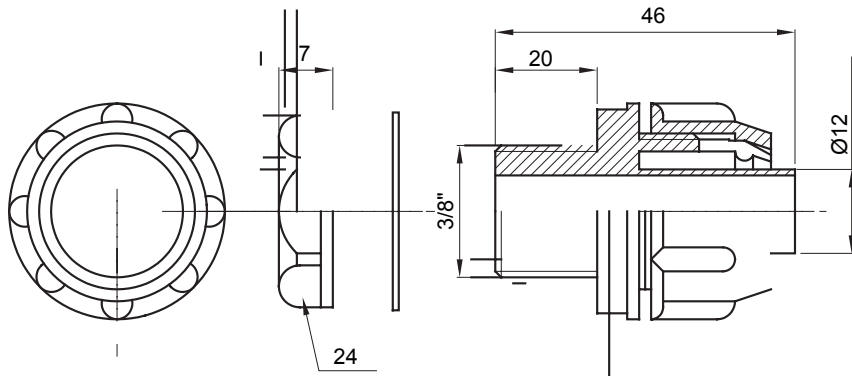

Straight and revolving coupling device for sheath with IP54 protection degree.

Colour	Grey RAL 7035	IP degree	IP54
GAS pitch	3/8"	Sheath Ø (mm)	12
Type	Fixed	Electrocod	210

DIMENSIONAL

TECHNICAL SYMBOLOGY