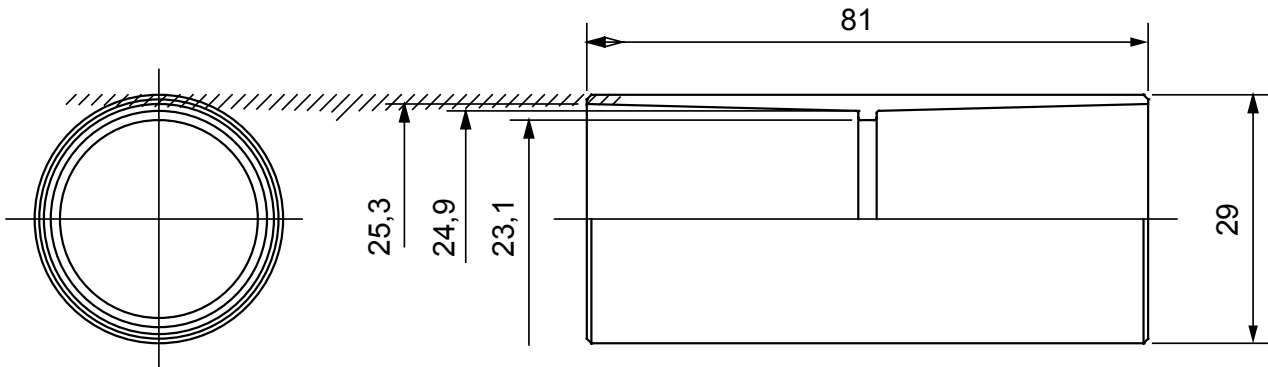

Routing components for rigid protective conduits with IP40 and IP67 protection degree.

Colour	Grey RAL 7035	IP degree	IP40
Conduits Ø (mm)	25	Type of material	Halogen free in compliance with EN 50642
Electrocod	21221		

### DIMENSIONAL