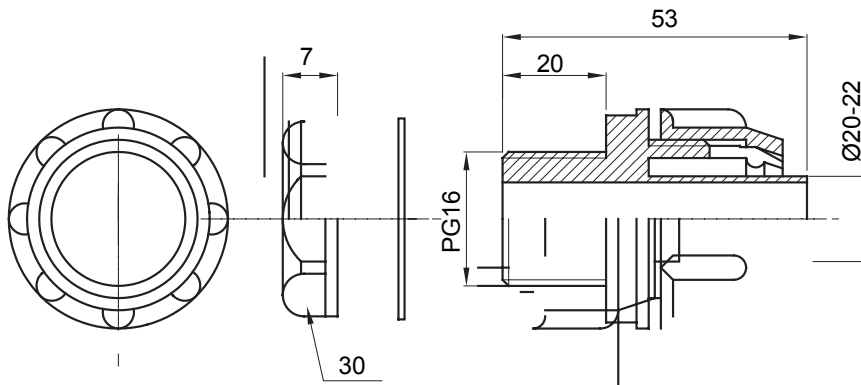

Straight and revolving coupling device for sheath with IP54 protection degree.

Colour	Grey RAL 7035	IP degree	IP54
PG pitch	16	Sheath Ø (mm)	20-22
Type	Fixed	Electrocod	210

DIMENSIONAL

TECHNICAL SYMBOLOGY