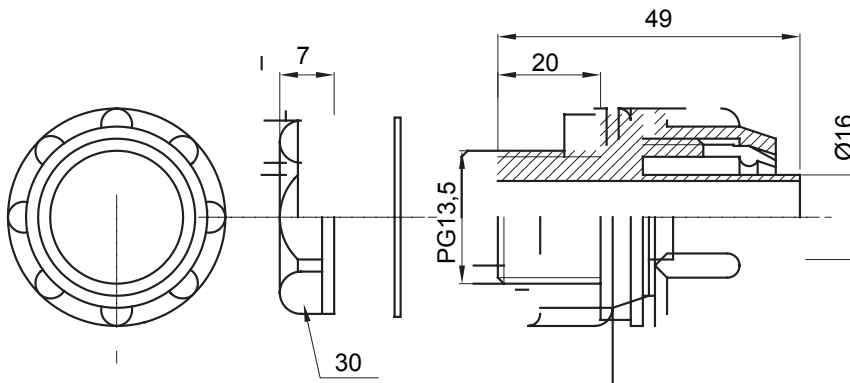

Straight and revolving coupling device for sheath with IP54 protection degree.

Colour	Grey RAL 7035	IP degree	IP54
PG pitch	13.5	Sheath Ø (mm)	16
Type	Fixed	Electrocod	210

### DIMENSIONAL