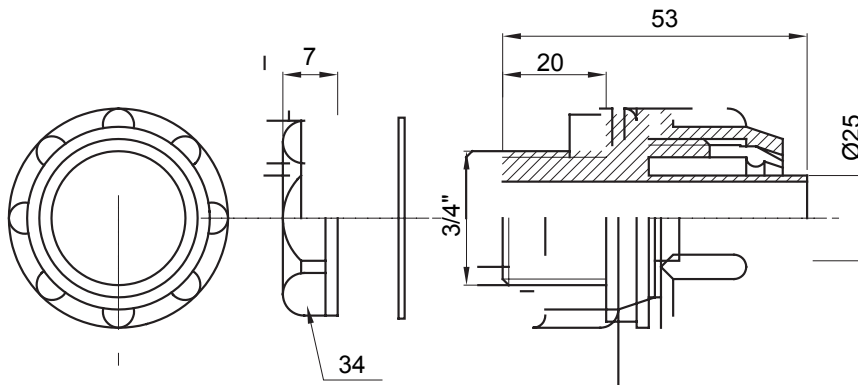

Straight and revolving coupling device for sheath with IP54 protection degree.

Colour	Grey RAL 7035	IP degree	IP54
GAS pitch	3/4"	Sheath Ø (mm)	25
Type	Fixed	Electrocod	210

DIMENSIONAL

TECHNICAL SYMBOLOGY