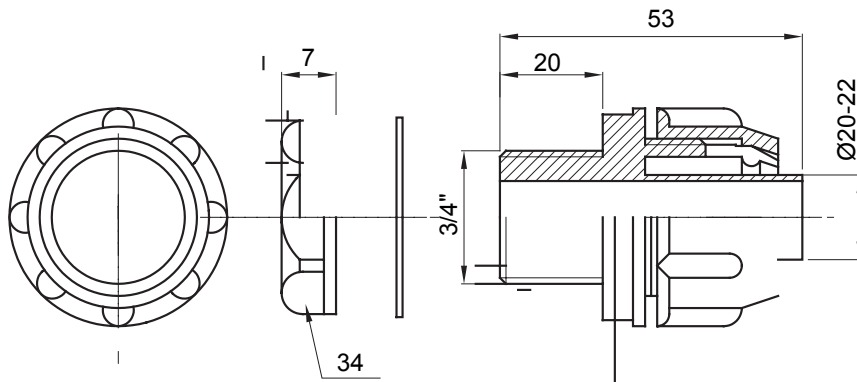

Straight and revolving coupling device for sheath with IP54 protection degree.

Colour	Grey RAL 7035	IP degree	IP54
GAS pitch	3/4"	Sheath Ø (mm)	20-22
Type	Fixed	Electrocod	210

DIMENSIONAL

TECHNICAL SYMBOLOGY