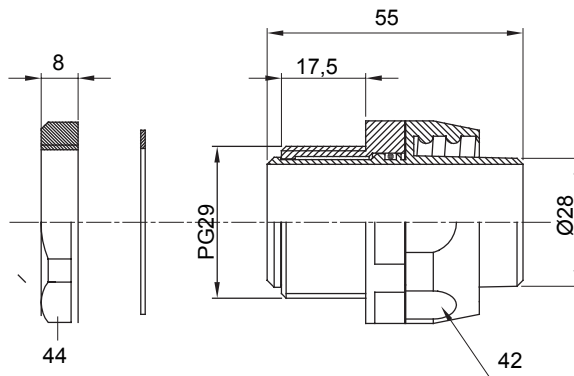

Straight and revolving coupling device for sheath with IP54 protection degree.

Colour	Grey RAL 7035	IP degree	IP54
PG pitch	29	Sheath Ø (mm)	28
Type	Revolving	Electrocod	210

### DIMENSIONAL