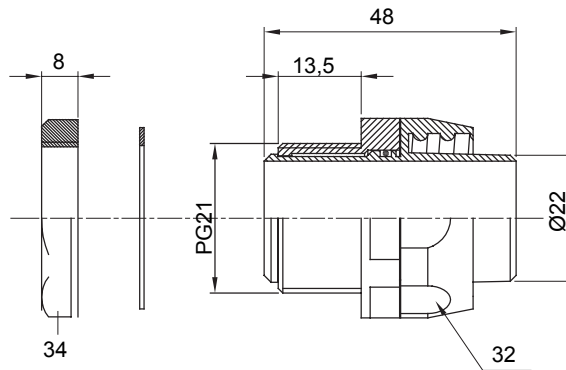

Straight and revolving coupling device for sheath with IP54 protection degree.

|          |               |               |      |
|----------|---------------|---------------|------|
| Colour   | Grey RAL 7035 | IP degree     | IP54 |
| PG pitch | 21            | Sheath Ø (mm) | 22   |
| Type     | Revolving     | Electrocod    | 210  |

### DIMENSIONAL