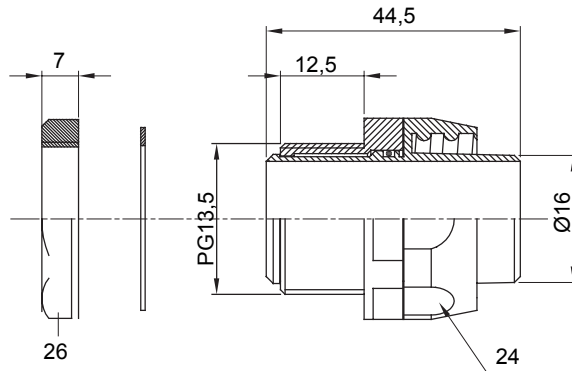

Straight and revolving coupling device for sheath with IP54 protection degree.

Colour	Grey RAL 7035	IP degree	IP54
PG pitch	13.5	Sheath Ø (mm)	16
Type of pitch	PG13.5	Type	Revolving
Electrocod	210		

DIMENSIONAL