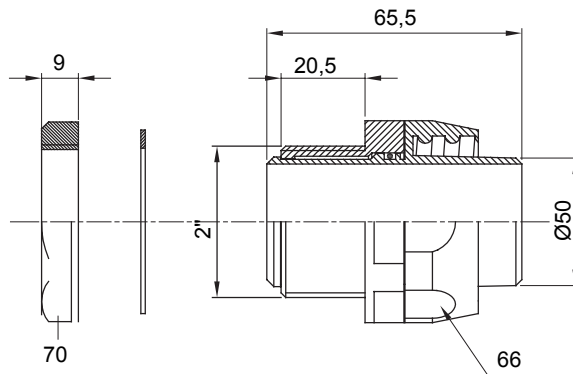

Straight and revolving coupling device for sheath with IP54 protection degree.

Colour	Grey RAL 7035	IP degree	IP54
GAS pitch	2"	Sheath Ø (mm)	50
Type	Revolving	Electrocod	210

DIMENSIONAL

TECHNICAL SYMBOLOGY