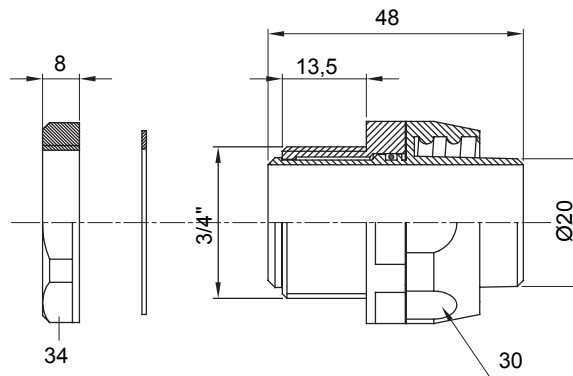

Straight and revolving coupling device for sheath with IP54 protection degree.

Colour	Grey RAL 7035	IP degree	IP54
GAS pitch	3/4"	Sheath Ø (mm)	20
Type	Revolving	Electrocod	210

DIMENSIONAL

TECHNICAL SYMBOLOGY