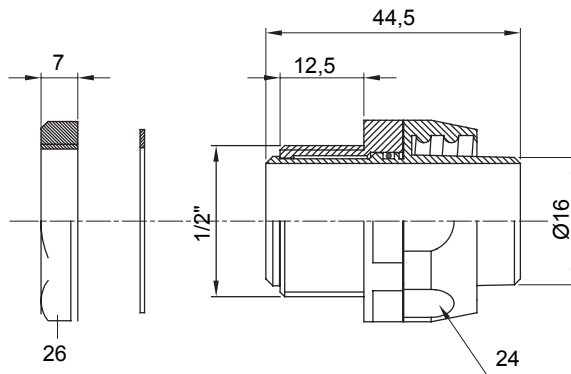

Straight and revolving coupling device for sheath with IP54 protection degree.

Colour	Grey RAL 7035	IP degree	IP54
GAS pitch	1/2"	Sheath Ø (mm)	16
Type	Revolving	Electrocod	210

### DIMENSIONAL