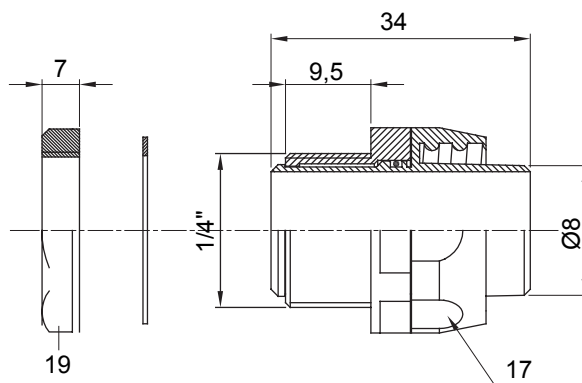

Straight and revolving coupling device for sheath with IP54 protection degree.

Colour	Grey RAL 7035	IP degree	IP54
GAS pitch	1/4"	Sheath Ø (mm)	8
Type	Revolving	Electrocod	210

DIMENSIONAL

TECHNICAL SYMBOLOGY