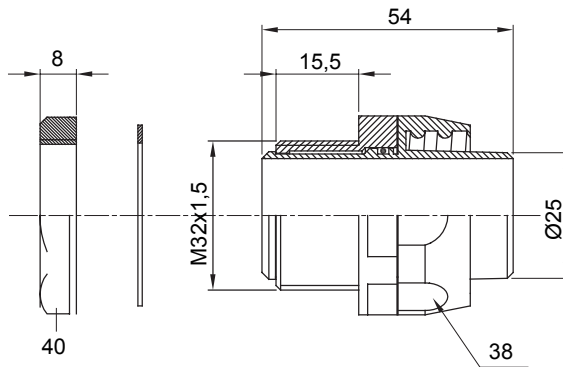

Straight and revolving coupling device for sheath with IP54 protection degree.

Colour	Black RAL 9005	IP degree	IP54
ISO pitch	M 32x1.5	Sheath Ø (mm)	25
Type	Revolving	Electrocod	210

DIMENSIONAL

TECHNICAL SYMBOLOGY