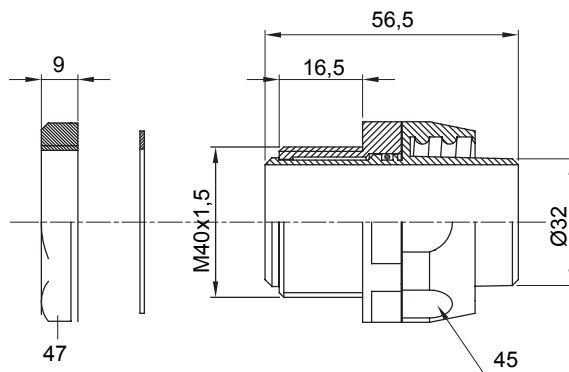

Straight and revolving coupling device for sheath with IP54 protection degree.

Colour	Grey RAL 7035	IP degree	IP54
ISO pitch	M 40x1.5	Sheath Ø (mm)	32
Type of pitch	M40	Type	Revolving
Electrocod	210		

### DIMENSIONAL