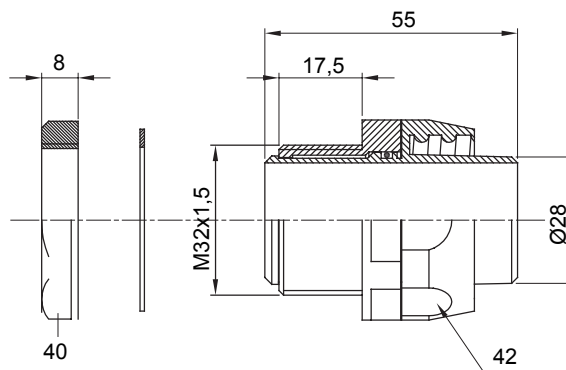

Product Data Sheet

DX54028

DF Range

Straight and revolving coupling device for sheath with IP54 protection degree.

Colour	Grey RAL 7035	IP degree	IP54
ISO pitch	M 32x1.5	Sheath Ø (mm)	28
Type	Revolving	Electrocod	210

DIMENSIONAL

TECHNICAL SYMBOLOGY

IP

IP54

STANDARDS/APPROVALS