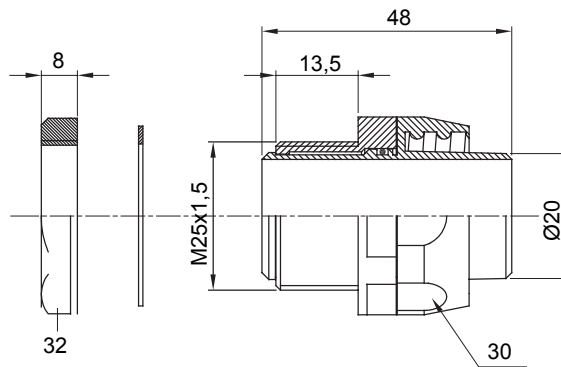

Straight and revolving coupling device for sheath with IP54 protection degree.

Colour	Grey RAL 7035	IP degree	IP54
ISO pitch	M 25x1.5	Sheath Ø (mm)	20
Type of pitch	M25	Type	Revolving
Electrocod	210		

### DIMENSIONAL