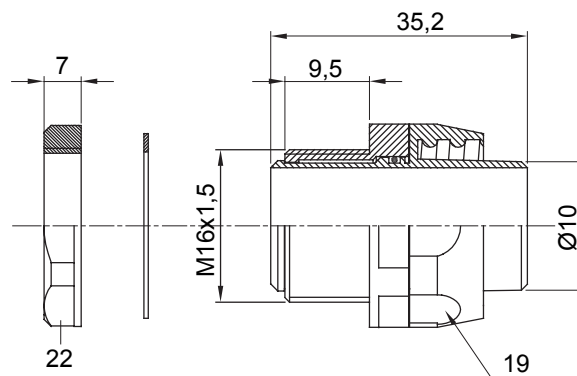

Product Data Sheet

DX54010

DF Range

Straight and revolving coupling device for sheath with IP54 protection degree.

Colour	Grey RAL 7035	IP degree	IP54
ISO pitch	M 16x1.5	Sheath Ø (mm)	10
Type	Revolving	Electrocod	210

DIMENSIONAL

TECHNICAL SYMBOLOGY

IP

IP54

STANDARDS/APPROVALS