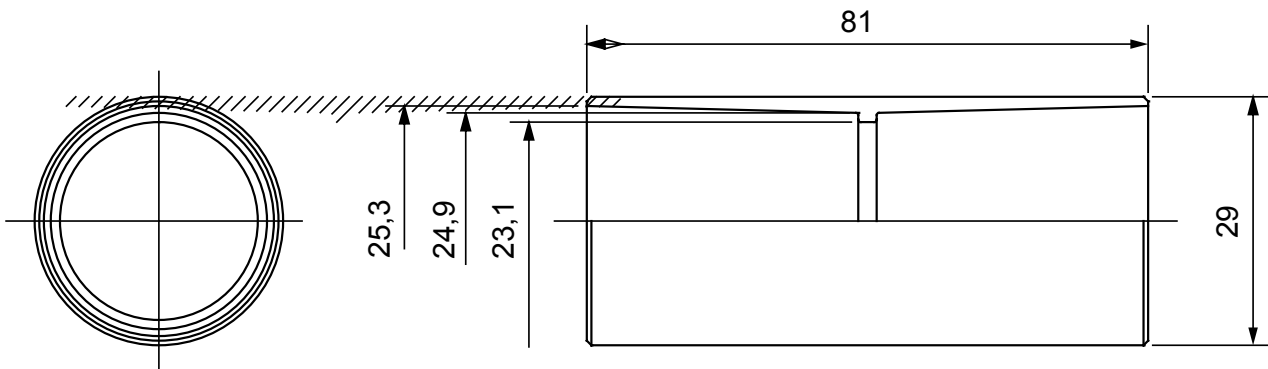

Routing components for rigid protective conduits with IP40 and IP67 protection degree.

Colour	Grey RAL 7035	IP degree	IP40
Conduits Ø (mm)	25	Type of material	Halogen free in compliance with EN 50642
Electrocod	21221		

### DIMENSIONAL