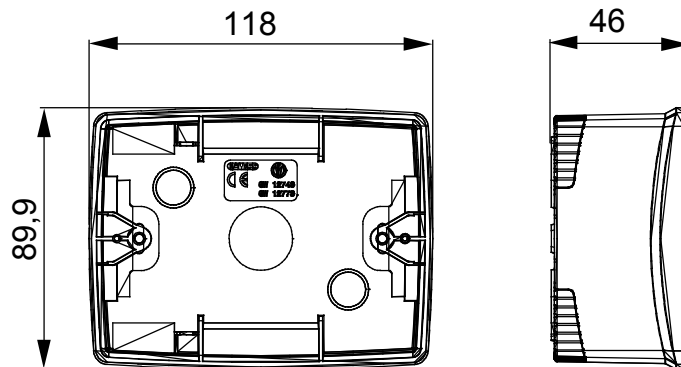

A range of tabletop panels, wall boxes and self-supporting wall enclosures suitable for housing ChorusSmart modular devices. Wall boxes and panels, available in black and white, must be completed with ChorusSmart support and One plates. The self-supporting enclosures, available in grey RAL 7035, are characterised in IP40 and IP55 versions: both have pre-cut knockouts, and the watertight version is also provided with a door with a transparent UV membrane. Self-supporting boxes and enclosures are designed to be fitted with an earth terminal.

Description	3 modules	Colour	Satin White
Characteristics	Halogen free	Support	GW16803
Suitable for plates	ONE	Torque screws tightening	0.8 Newton/Meter
Outer dim. LxHxD (mm)	118x90x46	Glow wire test	650 °C
Thermo-pressure with ball	70 °C	Standard	EN 60670-1
Installation temperature	-5 +60 °C	Electrocod	0212

DIMENSIONAL

TECHNICAL SYMBOLOGY

GWT

650 °C

70 °C

STANDARDS/APPROVALS