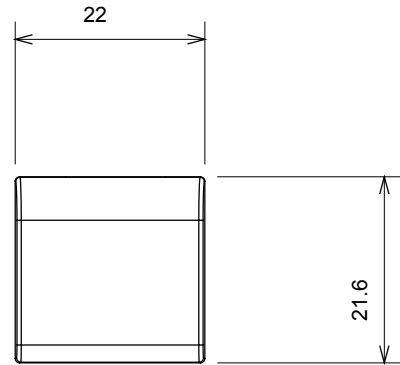

Wide range of control devices, sockets for power supply (conforming to national and international standards) signal pick-up, climate control, comfort management, technical alarm signalling and emergency lighting management. The ChoruSmart modular devices are available in five colours, glossy white, satin white, natural beige, satin black and lacquered titanium and in various sizes from 1/2, 1, 2 and 3 modules. Thanks to the mounting supports for rectangular, square and round boxes, endless combinations can be created with the ChoruSmart range of plates.

Category	Replaceable button key	Type	Interchangeable
Colour	Natural satin beige	Description	Keys 22x22 mm
Standard	EN 60669-1	Thermo-pressure with ball	125 °C
Glow Wire Test	850 °C	Symbol	Bell
Material	Technopolymer	Electrocod	0130

### DIMENSIONAL