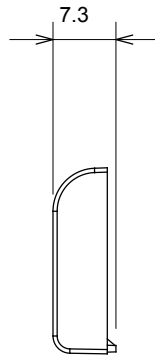

Wide range of control devices, sockets for power supply (conforming to national and international standards) signal pick-up, climate control, comfort management, technical alarm signalling and emergency lighting management. The ChoruSmart modular devices are available in five colours, glossy white, satin white, natural beige, satin black and lacquered titanium and in various sizes from 1/2, 1, 2 and 3 modules. Thanks to the mounting supports for rectangular, square and round boxes, endless combinations can be created with the ChoruSmart range of plates.

Category	Replaceable button key	Type	Interchangeable
Colour	Natural satin beige	Description	Keys 22x22 mm
Standard	EN 60669-1	Thermo-pressure with ball	125 °C
Glow Wire Test	850 °C	Symbol	Bell
Material	Technopolymer	Electrocod	0130

### DIMENSIONAL