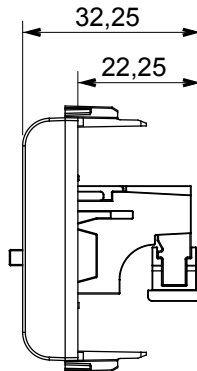

Wide range of control devices, sockets for power supply (conforming to national and international standards) signal pick-up, climate control, comfort management, technical alarm signalling and emergency lighting management. The ChoruSmart modular devices are available in five colours, glossy white, satin white, natural beige, satin black and lacquered titanium and in various sizes from 1/2, 1, 2 and 3 modules. Thanks to the mounting supports for rectangular, square and round boxes, endless combinations can be created with the ChoruSmart range of plates.

Category	Connector	Description	Speaker socket
Colour	Satin White	No. modules	1
Electrocod	3720	Material	Technopolymer

DIMENSIONAL

STANDARDS/APPROVALS