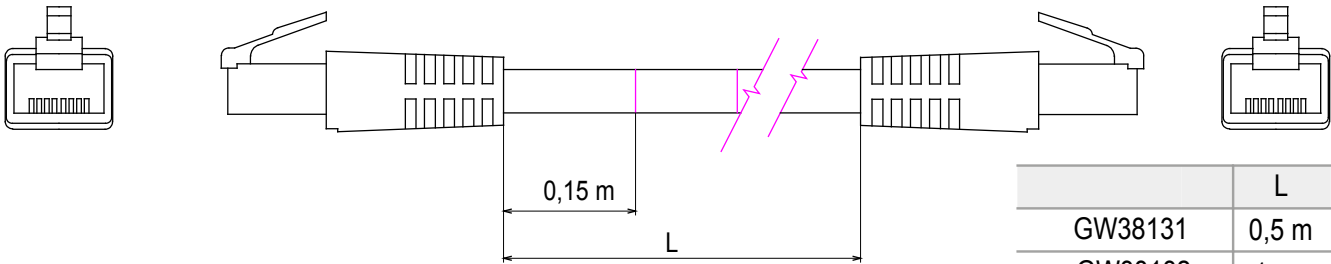

Complete system for the connection and distribution of LAN networks in residential and tertiary areas. The range includes fibre optic solutions, wall panels, floor cabinets and copper wiring products. To wire copper networks, Data Center offers RJ45 connectors and HDMI and USB couplers suitable for Gewiss civil series, permutation cords and UTP and FTP cables, offering installation flexibility and ease of wiring.

Category	Patch-cord	Description	RJ45 - RJ45
Use category	6	Cables type	UTP 24 AWG
System	UTP	Cable length	2 m
Colour	Grey	Electrocod	2972

DIMENSIONAL

	L
GW38131	0,5 m
GW38132	1 m
GW38133	2 m

STANDARDS/APPROVALS