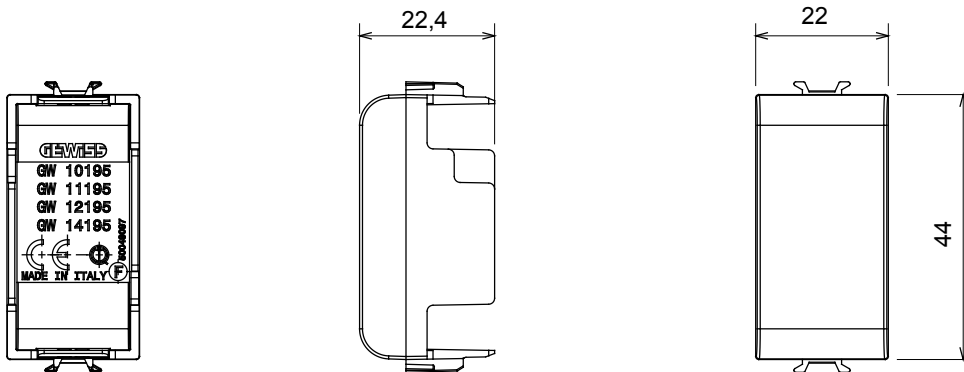

Product Data Sheet

GW14750

CHORUSMART - Domestic range

Accessory for ChoruSmart connected devices: allows you to install the retractable devices in the supports.

Description	1 module	Category	Blanking module
Colour	Glossy Titanium	Material	Technopolymer
Symbol	Radio frequency	Suitable for	Contacts interfaces, Zigbee actuators
Thermo-pressure with ball	125 °C	Glow Wire Test	850 °C
Standard	EN 60669-1	No. modules	1
Electrocod	0100		

DIMENSIONAL

TECHNICAL SYMBOLOGY

STANDARDS/APPROVALS