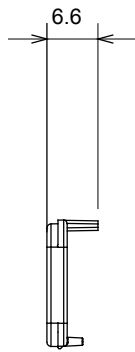

Wide range of control devices, sockets for power supply (conforming to national and international standards) signal pick-up, climate control, comfort management, technical alarm signalling and emergency lighting management. The ChoruSmart modular devices are available in five colours, glossy white, satin white, natural beige, satin black and lacquered titanium and in various sizes from 1/2, 1, 2 and 3 modules. Thanks to the mounting supports for rectangular, square and round boxes, endless combinations can be created with the ChoruSmart range of plates.

Category	Interchangeable diffuser	Type	Interchangeable
Colour	Green	Description	Diffusers
Standard	EN 60669-1	Thermo-pressure with ball	125 °C
Glow Wire Test	850 °C	Symbol	Green
Material	Technopolymer	Electrocod	0130

### DIMENSIONAL