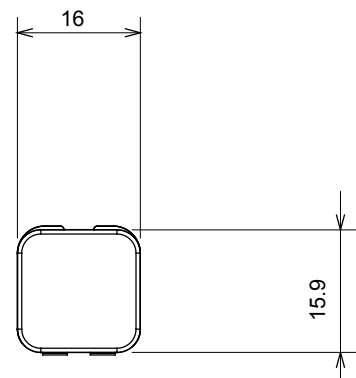

Wide range of control devices, sockets for power supply (conforming to national and international standards) signal pick-up, climate control, comfort management, technical alarm signalling and emergency lighting management. The ChoruSmart modular devices are available in five colours, glossy white, satin white, natural beige, satin black and lacquered titanium and in various sizes from 1/2, 1, 2 and 3 modules. Thanks to the mounting supports for rectangular, square and round boxes, endless combinations can be created with the ChoruSmart range of plates.

Category	Interchangeable diffuser	Type	Interchangeable
Colour	Green	Description	Diffusers
Standard	EN 60669-1	Thermo-pressure with ball	125 °C
Glow Wire Test	850 °C	Symbol	Green
Material	Technopolymer	Electrocod	0130

### DIMENSIONAL