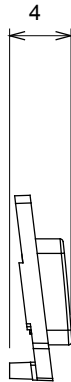

Wide range of control devices, sockets for power supply (conforming to national and international standards) signal pick-up, climate control, comfort management, technical alarm signalling and emergency lighting management. The ChoruSmart modular devices are available in five colours, glossy white, satin white, natural beige, satin black and lacquered titanium and in various sizes from 1/2, 1, 2 and 3 modules. Thanks to the mounting supports for rectangular, square and round boxes, endless combinations can be created with the ChoruSmart range of plates.

Category	Interchangeable symbol	Type	Illuminable
Colour	Transparent	Standard	EN 60669-1
Thermo-pressure with ball	125 °C	Glow Wire Test	850 °C
Suitable for	Numerical services	Symbol	Four
Material	Technopolymer	Electrocod	0130

### DIMENSIONAL

### TECHNICAL SYMBOLOGY