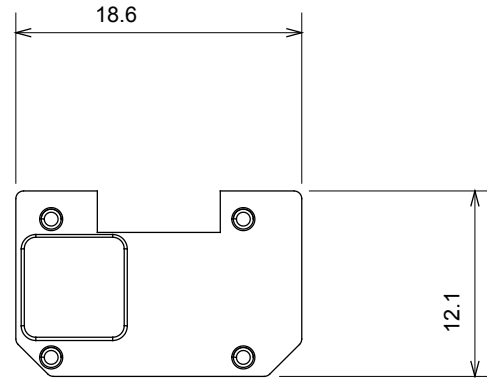

Wide range of control devices, sockets for power supply (conforming to national and international standards) signal pick-up, climate control, comfort management, technical alarm signalling and emergency lighting management. The ChoruSmart modular devices are available in five colours, glossy white, satin white, natural beige, satin black and lacquered titanium and in various sizes from 1/2, 1, 2 and 3 modules. Thanks to the mounting supports for rectangular, square and round boxes, endless combinations can be created with the ChoruSmart range of plates.

Category	Interchangeable symbol	Type	Illuminable
Colour	Transparent	Standard	EN 60669-1
Thermo-pressure with ball	125 °C	Glow Wire Test	850 °C
Suitable for	Numerical services	Symbol	Four
Material	Technopolymer	Electrocod	0130

### DIMENSIONAL