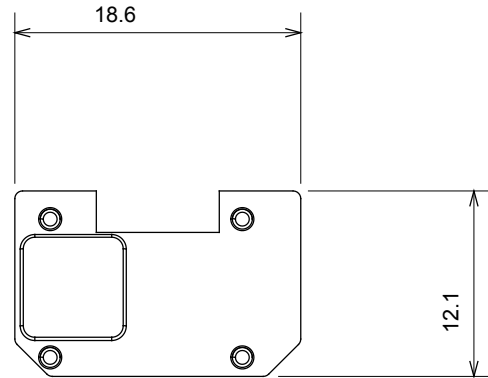

Wide range of control devices, sockets for power supply (conforming to national and international standards) signal pick-up, climate control, comfort management, technical alarm signalling and emergency lighting management. The ChoruSmart modular devices are available in five colours, glossy white, satin white, natural beige, satin black and lacquered titanium and in various sizes from 1/2, 1, 2 and 3 modules. Thanks to the mounting supports for rectangular, square and round boxes, endless combinations can be created with the ChoruSmart range of plates.

Category	Interchangeable symbol	Type	Illuminable
Colour	Transparent	Standard	EN 60669-1
Thermo-pressure with ball	125 °C	Glow Wire Test	850 °C
Suitable for	General services	Symbol	Dimmer increase
Material	Technopolymer	Electrocod	0130

DIMENSIONAL

TECHNICAL SYMBOLOGY

STANDARDS/APPROVALS