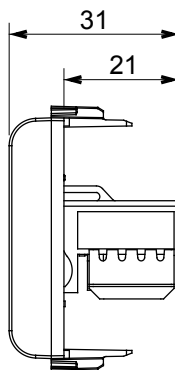

Wide range of control devices, sockets for power supply (conforming to national and international standards) signal pick-up, climate control, comfort management, technical alarm signalling and emergency lighting management. The ChoruSmart modular devices are available in five colours, glossy white, satin white, natural beige, satin black and lacquered titanium and in various sizes from 1/2, 1, 2 and 3 modules. Thanks to the mounting supports for rectangular, square and round boxes, endless combinations can be created with the ChoruSmart range of plates.

Category	Data socket	Description	RJ45
Colour	Glossy white	Use category	6
Cables	UTP	Connection	Toolless
Number pairs	4	Standard	EN 60603-7-4
No. modules	1	Electrocod	3722
Material	Technopolymer		

DIMENSIONAL