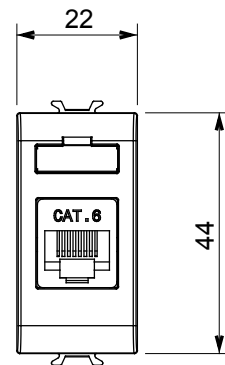

Wide range of control devices, sockets for power supply (conforming to national and international standards) signal pick-up, climate control, comfort management, technical alarm signalling and emergency lighting management. The ChoruSmart modular devices are available in five colours, glossy white, satin white, natural beige, satin black and lacquered titanium and in various sizes from 1/2, 1, 2 and 3 modules. Thanks to the mounting supports for rectangular, square and round boxes, endless combinations can be created with the ChoruSmart range of plates.

Category	Data socket	Description	RJ45
Colour	Glossy white	Use category	6
Cables	UTP	Connection	Toolless
Number pairs	4	Standard	EN 60603-7-4
No. modules	1	Electrocod	3722
Material	Technopolymer		

DIMENSIONAL