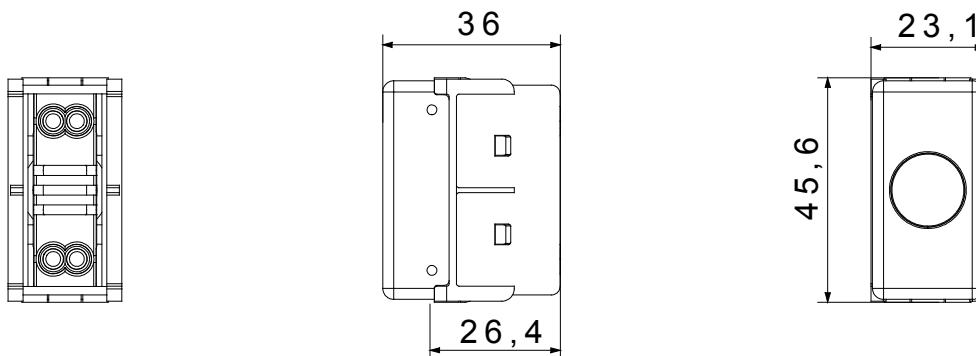

The System modular devices allow the creation of an infinite combination of devices and plates, thanks to a complete range that covers all design, functional and installation needs. Colours and finishes: bright and versatile glossy white, and elegant and classy satin black. Ideal for flush-mounted solutions (for rectangular or square boxes), surface-mounted solutions and special applications. The range includes control units, socket-outlets, breakers, indicators, connectors and devices for the control, safety and comfort of the home. The material is supplied without lamp. Compatible lamp: Cartridge lamp S6x31mm and S6.3x28mm (max 2W)

Difusor tipo	Plano	Difusor Color	Traslúcido
Difusor significado	Neutro	Conexión lámpara	De casquillo
Norma de referencia	EN 62094-1	Color	Negro
N. módulos System	1	Material	Tecnopolímero
Código Electrocod	0132		

DIMENSIONAL

MARCAS/APROBACIONES