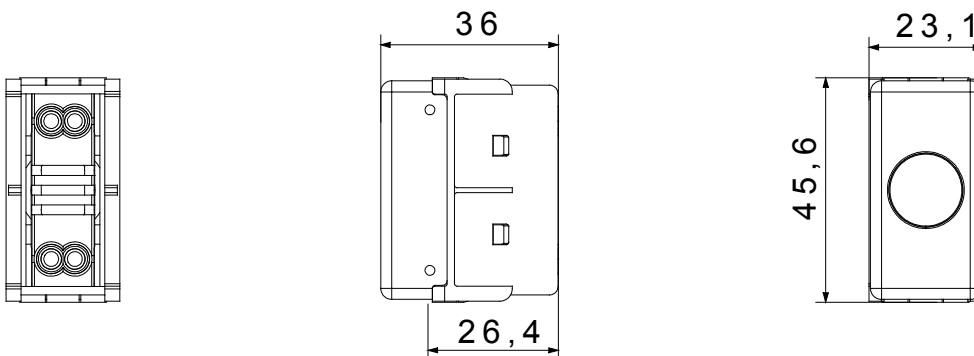

The System modular devices allow the creation of an infinite combination of devices and plates, thanks to a complete range that covers all design, functional and installation needs. Colours and finishes: bright and versatile glossy white, and elegant and classy satin black. Ideal for flush-mounted solutions (for rectangular or square boxes), surface-mounted solutions and special applications. The range includes control units, socket-outlets, breakers, indicators, connectors and devices for the control, safety and comfort of the home. The material is supplied without lamp. Compatible lamp: Cartridge lamp S6x31mm and S6.3x28mm (max 2W)

Difusor tipo	Plano	Difusor Color	Verde
Difusor significado	Seguridad	Conexión lámpara	De casquillo
Norma de referencia	EN 62094-1	Color	Negro
N. módulos System	1	Material	Tecnopolímero
Código Electrocod	0132		

DIMENSIONAL

MARCAS/APROBACIONES