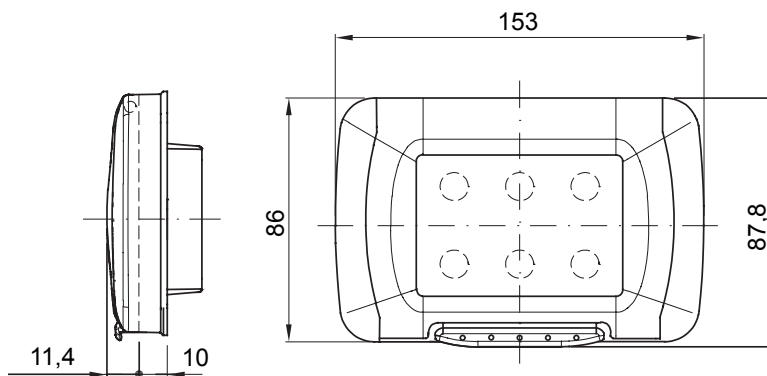

The technopolymer plates, available in two different shapes, Top System and Virna, and in 14 colour shades are the ideal solution for every installation. Top System: classic forms, resistant materials. A line of simple, functional plates that can enhance every environment, bringing harmony and beauty to the entire home. Virna: plates with unmistakable modern style, created to meet the needs of contemporary design. The elegance of the rectangular form is enhanced by the lightness and simplicity of the lines which surround the command buttons. All SYSTEM domestic series plates use the same supports, without the need for additional adapters. The range also includes blank plates, contour plates and watertight plates (degree of protection IP55 with closed lid and with installation on smooth, waterproof walls without grooves i.e. smooth tiles, marble).

Description	4 modules	Couleur	Noir toner
Couleur plaques	Noir	Type couvercle	Avec membrane
Couleur de porte	Transparent	Pour boîte à encastrer	GW24404, GW24404PM
Indice de protection	IP55	Classe isolement	II
Résistance aux chocs	IK07	Test du fil incandescent	650 °C
Thermopression avec bille	70 °C	Norme	EN 60669-1
Température d'installation	-25 +60 °C	Electrocod	0110

DIMENSIONS

SYMBOLE TECHNIQUE

IP

IP55

II

IK

IK07

GWT